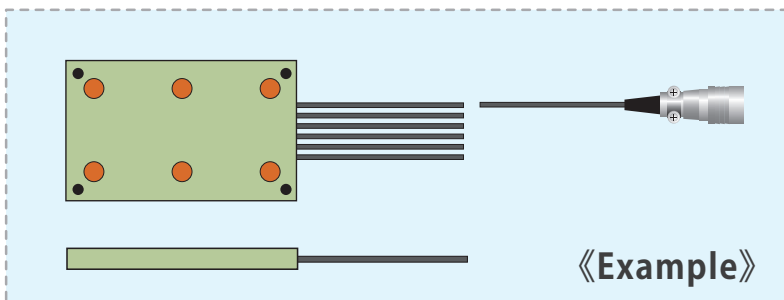

Miniature
Pressure
Sensors
φ6mm

Wide
Pressure
Range
50kpa~7Mpa

Wide
Temperature
Range
-20°C~70°C

High Quality
Installation
Service

**KYOWA installs
sensors to your
testing object**

Splash Pressure Sensor

Measuring pressure of splashing water to the bottom of the vehicles
in numeric value when driving test!

Product Overview

KYOWA installs miniature pressure sensors to your testing object. By placing the testing object to the bottom of testing vehicles, splash water pressure can be measured during driving test.